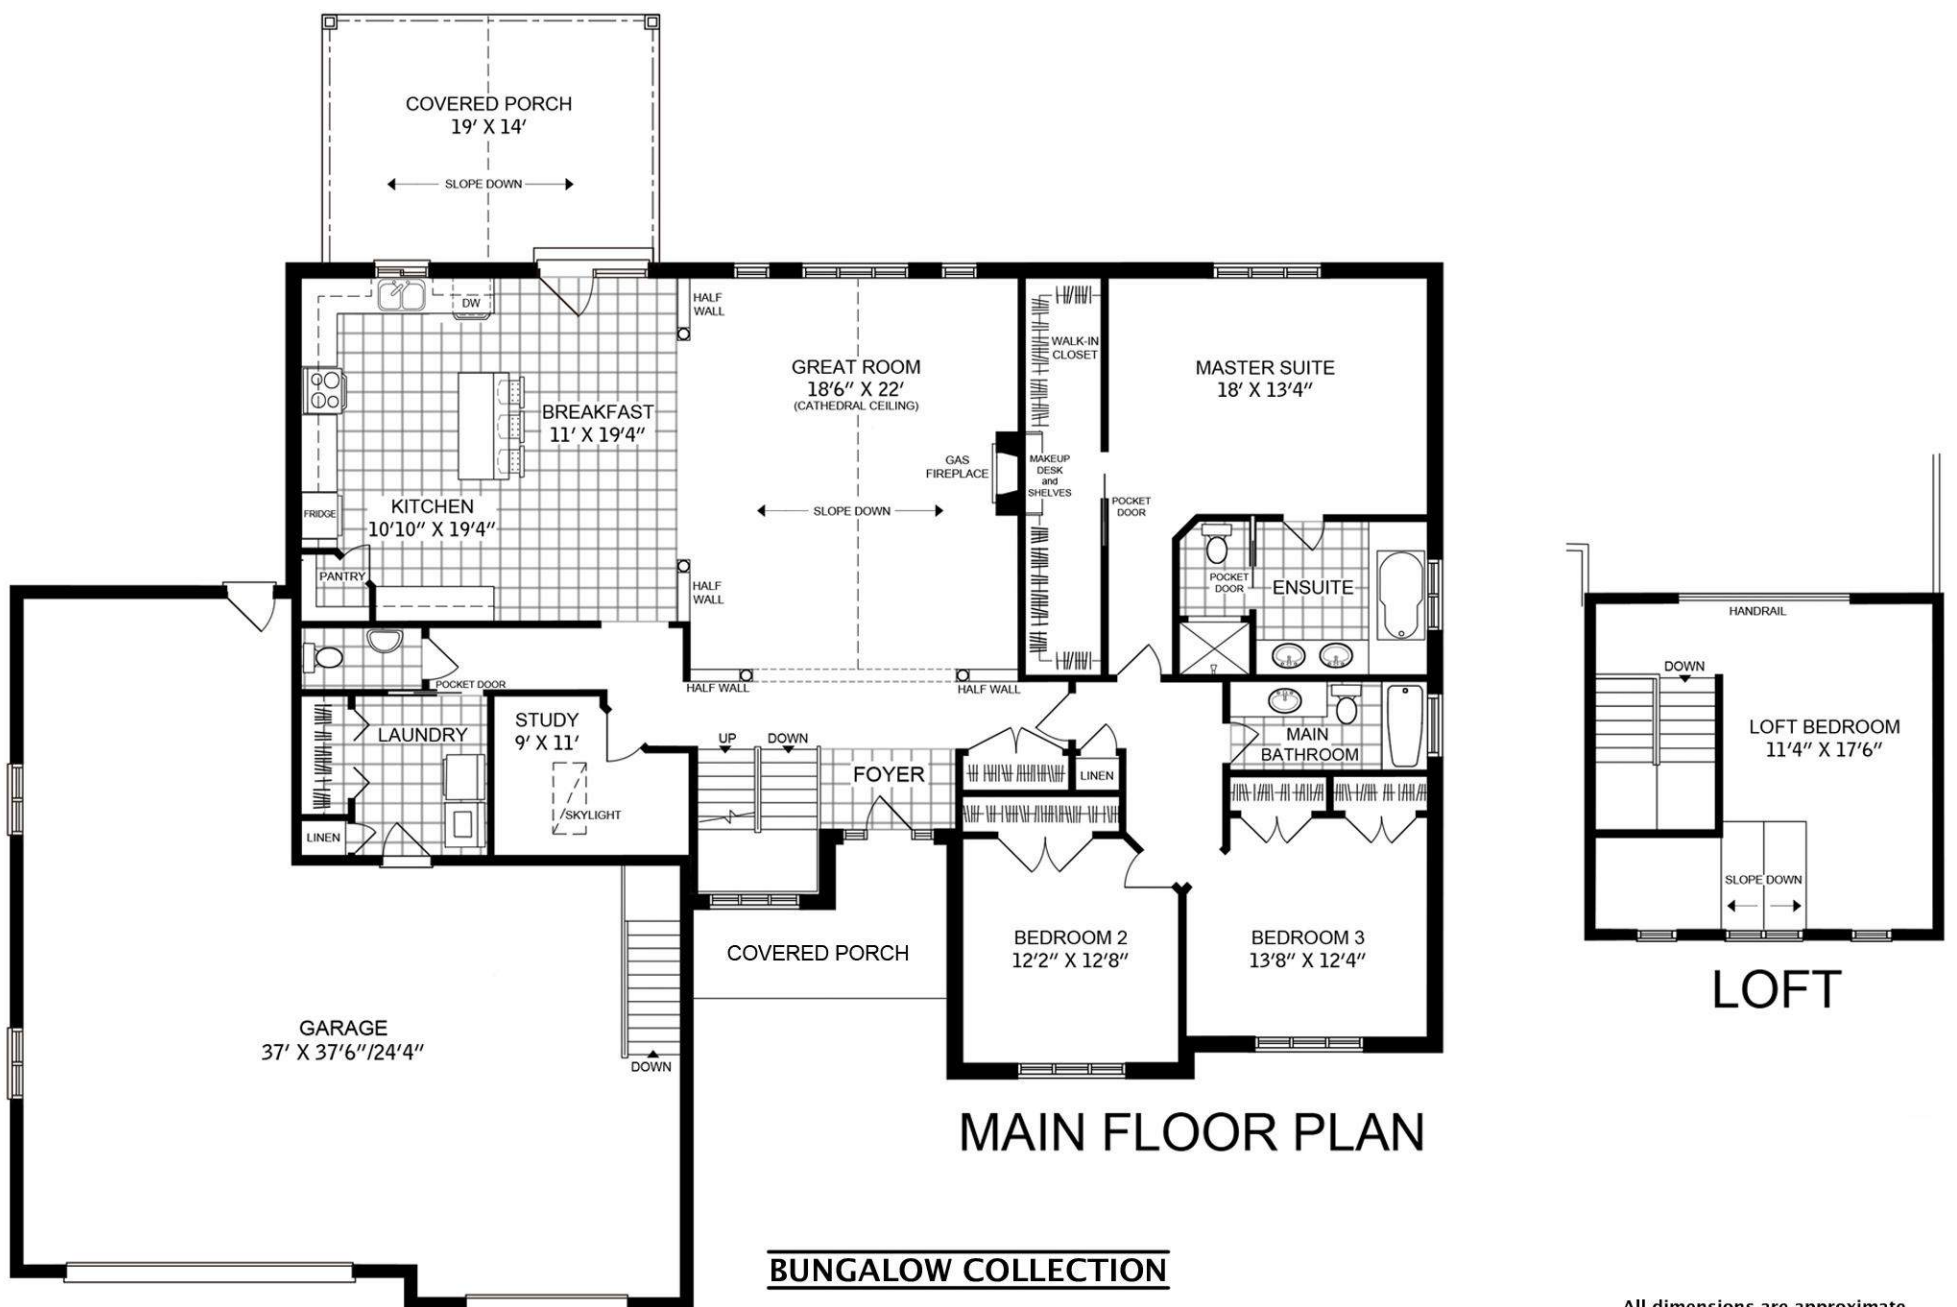

BUNGALOW COLLECTION

Artist's Concept

The WEBBER

2823 Sq. Ft.

BUNGALOW COLLECTION

All dimensions are approximate.

The WEBBER

2823 Sq. Ft.