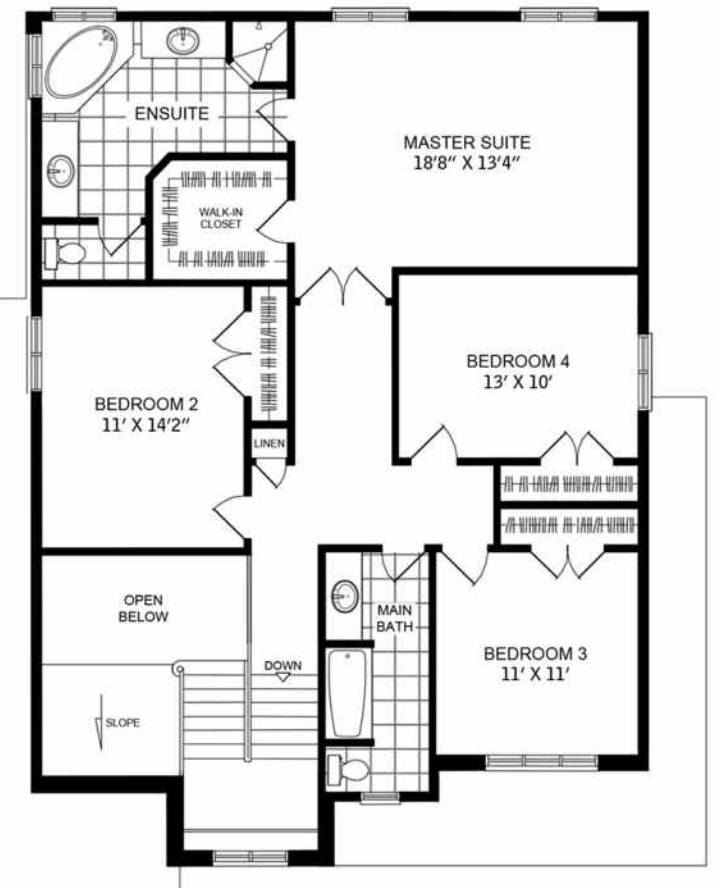

TWO STOREY COLLECTION

Artist's Concept

The RUBY
2685 Sq. Ft.

MAIN FLOOR PLAN

SECOND FLOOR PLAN

TWO STOREY COLLECTION

All dimensions are approximate.

The RUBY
2685 Sq. Ft.