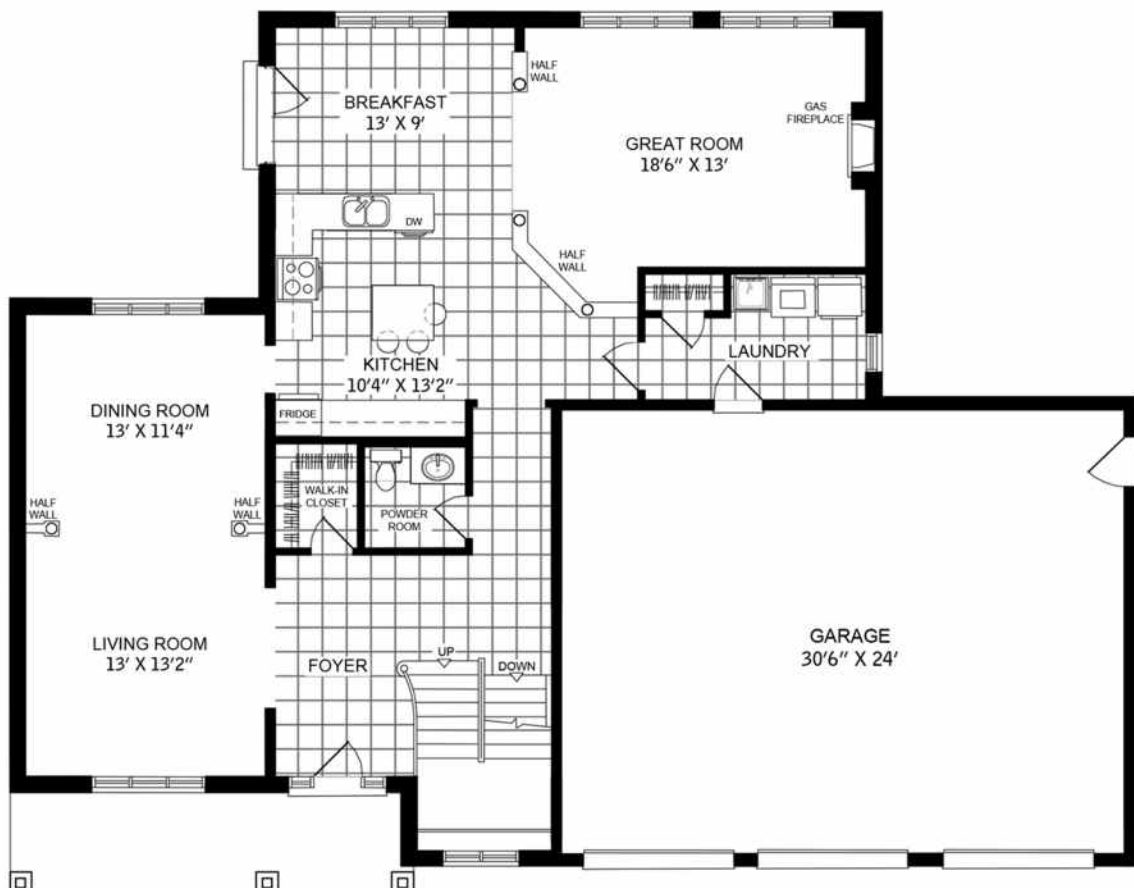

TWO STOREY COLLECTION

Artist's Concept

The RUBY
2685 Sq. Ft.

MAIN FLOOR PLAN

SECOND FLOOR PLAN

TWO STOREY COLLECTION

All dimensions are approximate.

The RUBY
2685 Sq. Ft.