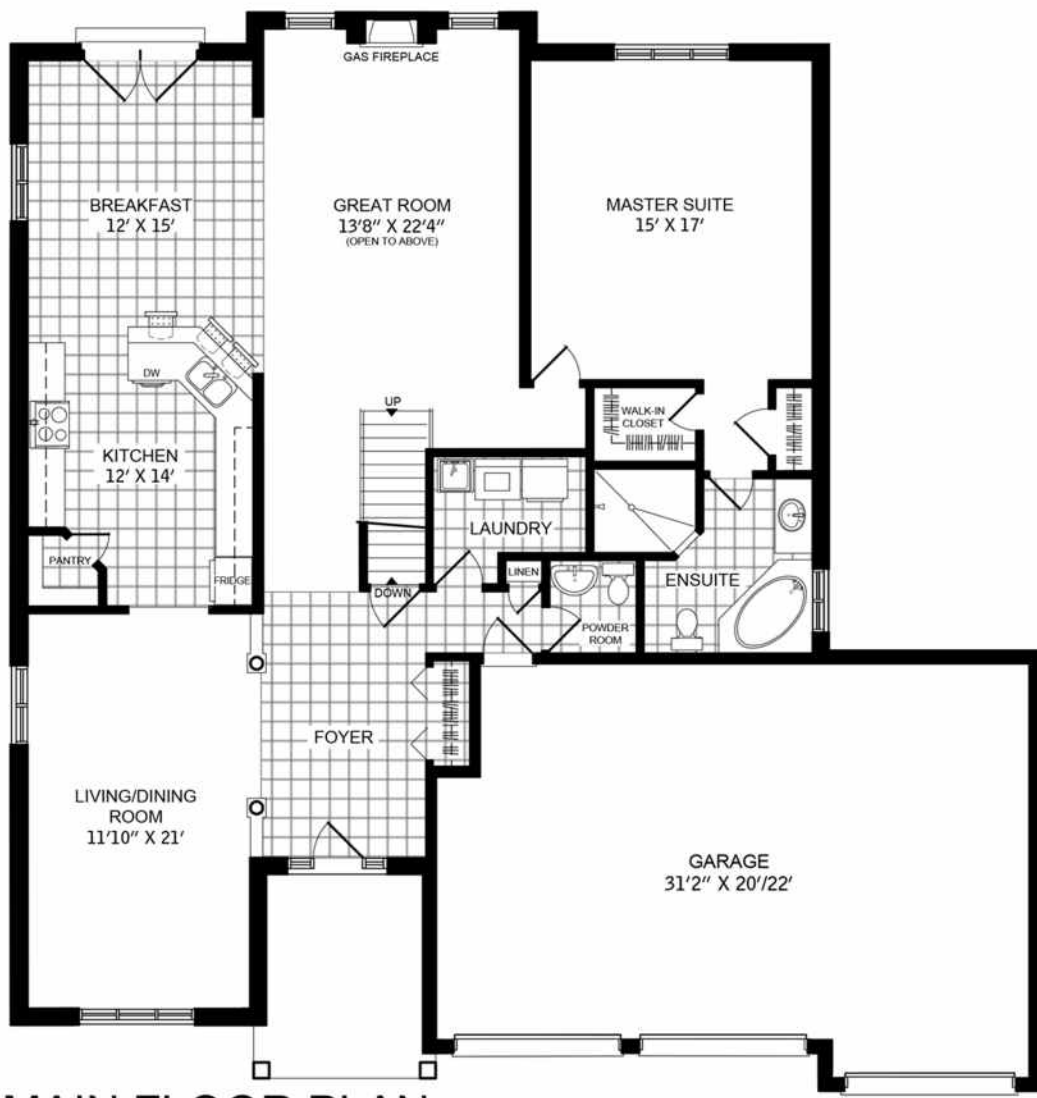

BUNGALIFT COLLECTION

Artist's Concept

The PEARL
2500 Sq. Ft.

MAIN FLOOR PLAN

SECOND FLOOR PLAN

BUNGALIFT COLLECTION

All dimensions are approximate.

The PEARL
2500 Sq. Ft.