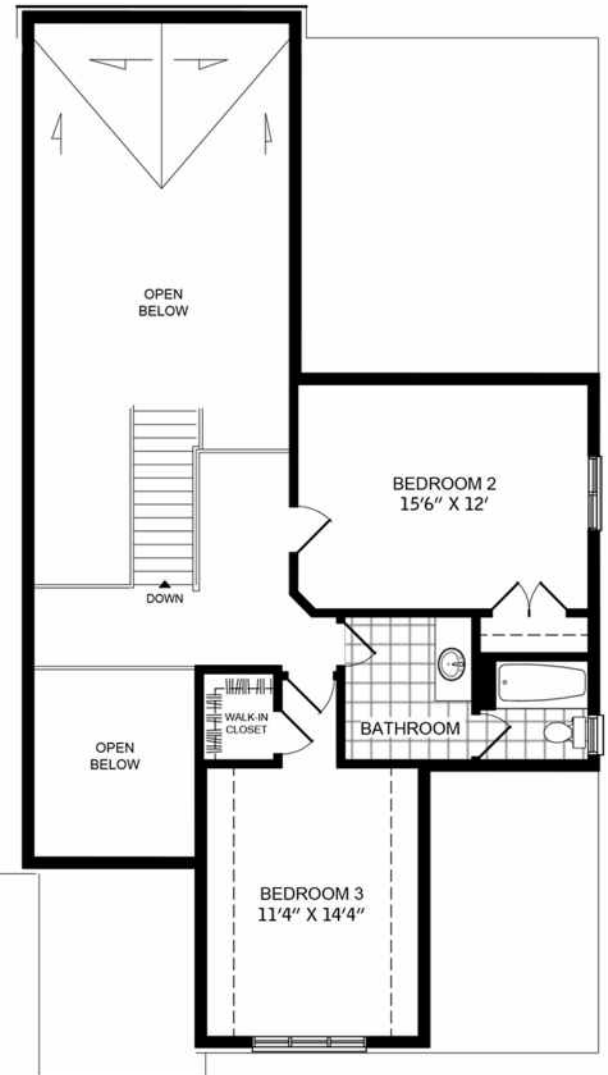

BUNGALIFT COLLECTION

Artist's Concept

The PEARL
2500 Sq. Ft.

MAIN FLOOR PLAN

SECOND FLOOR PLAN

BUNGALIFT COLLECTION

All dimensions are approximate.

The PEARL
2500 Sq. Ft.